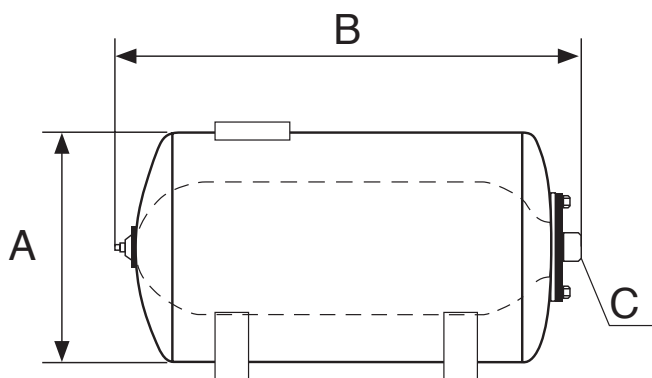

Série HIM - horizontální provedení

Model	Objem (l)	P. max (Bar)	A (mm)	B (mm)	C	Pracovní teplota
20 HIM	20	8	270	470	1"	-10 + 70 °C
40 HIM	40	8	320	613	1"	-10 + 70 °C
50 HIM	50	8	365	655	1"	-10 + 70 °C
70 HIM	70	8	400	690	1"	-10 + 70 °C
100 HIM	100	8	480	720	1"	-10 + 70 °C
200 HIM	200	6	540	1070	1"	-10 + 70 °C
300 HIM	300	6	635	1180	1"	-10 + 70 °C